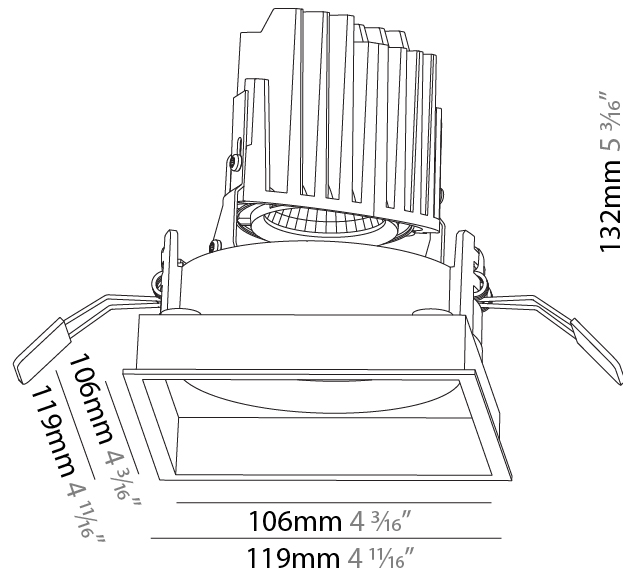

GENERAL

Series: Bioniq
Subseries: Bioniq Square Adjustable
Brand: Prolicht
Division: Architectural
Mounting Type: Recessed
Mounting Location: Ceiling
Subcategory: Downlight

PHYSICAL

Shape: Square
Length (mm): 119
Length (in): 4 ¹¹/₁₆"
Width (mm): 119
Width (in): 4 ¹¹/₁₆"
Depth (mm): 132
Depth (in): 5 ³/₁₆"
Min. Recessing Depth (mm): 150
Min. Recessing Depth (in): 5 ⁷/₈"
Light Distribution: Adjustable / Downlight
Weight (kg): 0.544
Weight (lbs): 1.2
Fixture Finish: SSR / BKV / CWI / CRY / HAB / LAG / UFT / ITA / RUA / RUR / MIC / FTG / MYG / TWT / LOD / PUS / FRO / FUP / KIA / POP / BLS / SPG / MEY / GOH / GUM / CHC / COM / ABZ / JAG / OBR / MOS / ROR
Fixture Material: Aluminum Die Cast
Cut-out Measurements: 114mm / 4 1/2" x 114mm / 4 1/2"

ELECTRICAL

Lamp Type: LED (Zhaga Standard)
Total Output Wattage (W): 15
Dimming: Dali Dimming
Driver Included: No
Driver Location: Recessed Housing
Driver Type: Constant Current - 120Vac
Housing: See components
Input Voltage (V): 120
Constant Current (MA): 350

LED

Number of LEDs: 1
Color Temperature (°K): Warm Dim
Max. Delivered Lumen (lm): 760
Nominal Lumen (lm): 1140
CRI: >90 CRI
Lamp Life (hrs): 50000

OPTICAL

Reflector°: 20 / 40 / 60
Adjustability: Rotational 355°; Tilt 30°

RATINGS AND CERTIFICATIONS

Certified By: Certified for North American Standards
IP rating: IP20